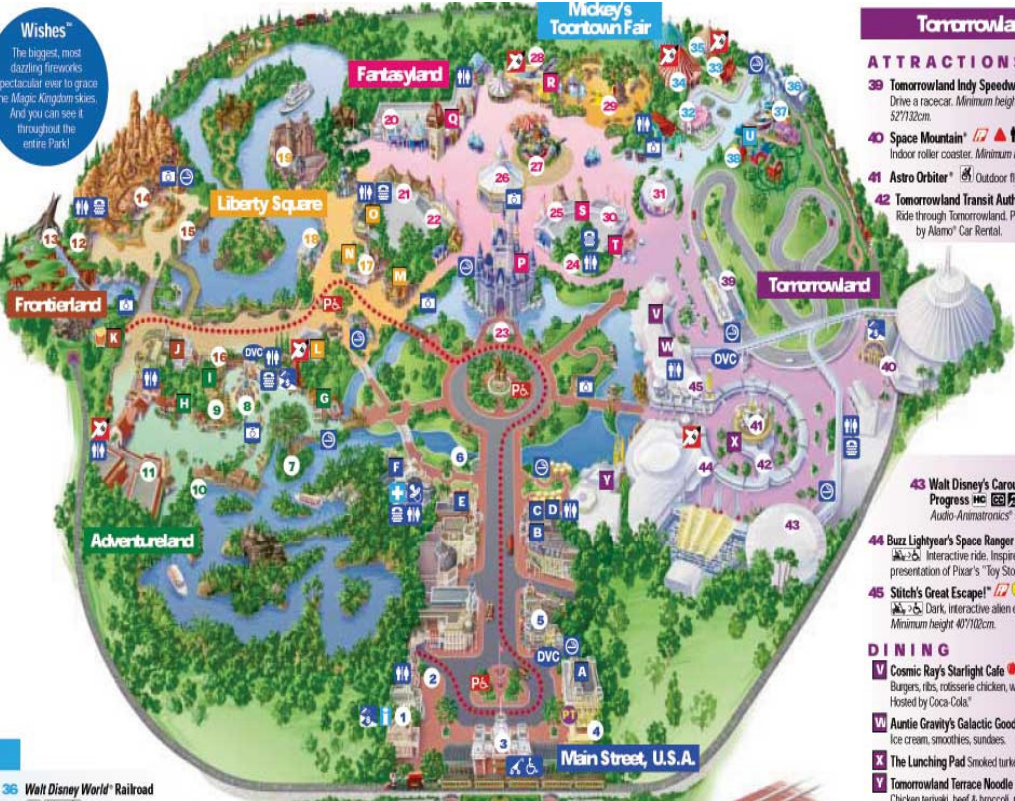

Share A Dream Come True Parade
Classic Disney moments are captured in spectacular larger-than-life snow globes. See Parade route on map.

Fantasyland

Character Greeting See **TIMES GUIDE**.

ATTRACTIONS

1. 20 "it's a small world" Musical indoor boat ride.
2. 21 Peter Pan's Flight Indoor flying fantasy ride.
3. 22 Mickey's PhilharMagic 3-D movie. Presented by Kodak®.
4. 23 CinderellaBration Musical stage show.
5. 24 Fairytale Garden Story time with Belle.
6. 25 Snow White's Scary Adventures Ride inside through the dark.
7. 26 Cinderella's Golden Carousel
8. 27 Dumbo the Flying Elephant Flying outside ride.
9. 28 Ariel's Grotto Meet "The Little Mermaid."
10. 29 Pooh's Playful Spot Outdoor play area.
11. 30 The Many Adventures of Winnie the Pooh Indoor storybook ride (moments in the dark).
12. 31 Mad Tea Party Spinning teacup ride.

DINING

- P Cinderella's Royal Table **OLD** S American cuisine. Characters at breakfast, lunch.
- Q Pinocchio Village Haus **LD** S Pizza, sandwiches, soups and salads.
- R Scuttle's Landing **S** S Frozen Coca-Cola®.
- S Mrs. Potts' Cupboard **S** S Ice cream.
- T Enchanted Grove **S** S Beverages. Hosted by Minute Maid®.

Mickey's Toontown Fair

Character Greeting See **TIMES GUIDE**.

ATTRACTIONS

1. 32 Minnie's Country House Walk through Minnie's home.
2. 33 Mickey's Country House Walk through Mickey's home.
3. 34 Toontown Hall of Fame Tent Meet Disney Princesses and Characters.
4. 35 Judge's Tent Meet Mickey!

DINING

- U Toontown Farmers Market **S** S

Tomorrowland

ATTRACTIONS

1. 38 Tomorrowland Indy Speedway Drive a racecar. Minimum height to ride alone 527/132cm.
2. 40 Space Mountain Indoor roller coaster. Minimum height 447/112cm.
3. 41 Astro Orbiter Outdoor flying ride.
4. 42 Tomorrowland Transit Authority Ride through Tomorrowland. Presented by Alamo® Car Rental.

DINING

Guest Amenities

- Restrooms
- First Aid
- Guest Relations
- ATMs
- Presented by CHASE
- Designated smoking area
- Pay phones with TTY
- Baby Care Center Hosted by NESTLE® Good Start®
- Locker rentals
- Kodak® PictureSpot
- Disney Vacation Club Information Center
- Pin Trading Location
- Stroller/Wheelchair rentals
- Disney's FASTPASS® Subject to availability
- Parade Route

Attractions Info

- Parade Viewing for Guests with disabilities
- May be frightening for children
- Physical consideration See reverse side
- Minimum height requirement
- Rider switch available
- HC Handheld Capturing Devices at Guest Relations
- RC Reflective Capturing Devices at Guest Relations
- May remain in wheelchair/ECV
- Must transfer from wheelchair/ECV
- Must transfer to standard wheelchair
- Must transfer to standard wheelchair, and then to ride vehicle
- Must be ambulatory

Dining

- Table service Reservations strongly suggested. Call 407-WDW-DINE (629-3463)
- Well-balanced and vegetarian options
- PRICING PER PERSON:
  - $ = $14 and under
  - $S = $15 - 20
  - S = $30 and over
- B Breakfast L Lunch
- D Dinner S Snack

For Character Greeting, Dining, Show and Attraction Times, pick up a **TIMES GUIDE**.